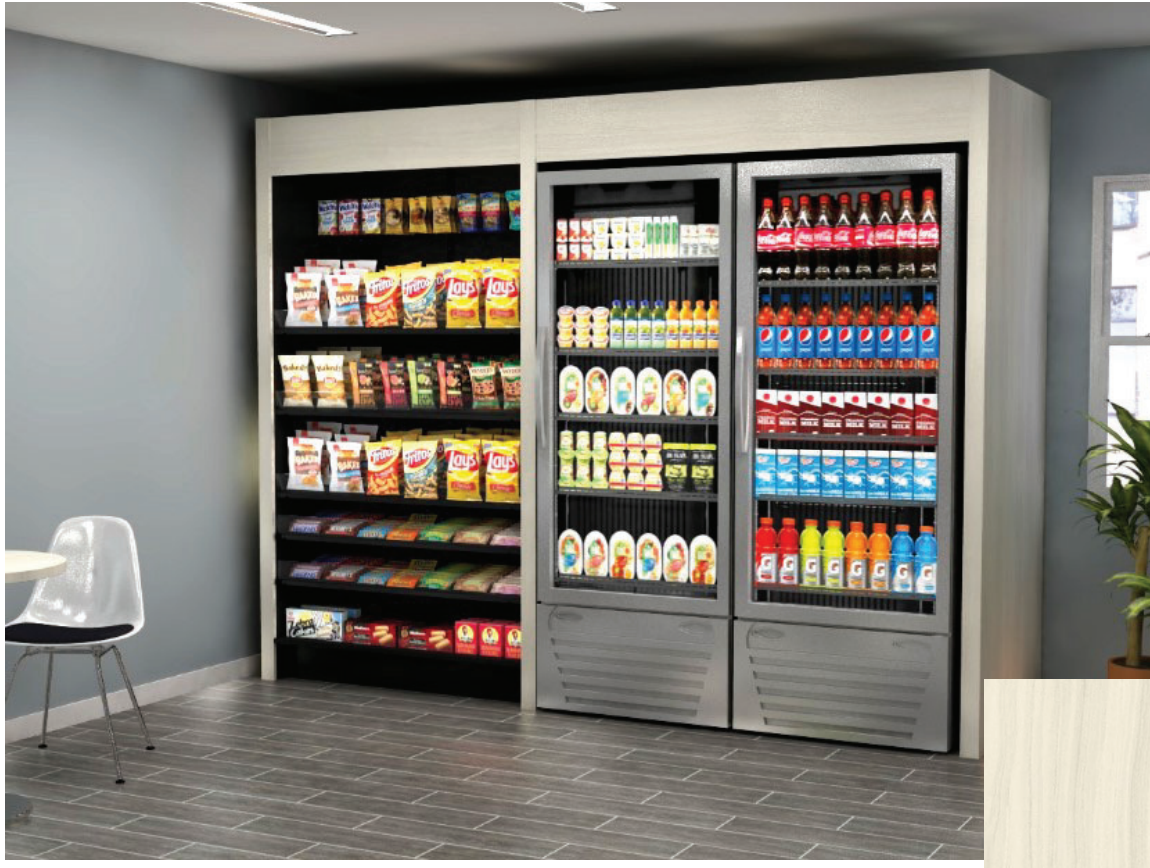

# Fixturelite

Large

**\$7,345 plus shipping**

v̄iv Fixturelite Market  
powered by v̄iv

Only \$10/mo + 5.95% transaction fees for award-winning **v̄iv** payments platform. No other costs.

The Large Market Kit  
117"W x 90"T x 36"D

Includes:

Double Equipment Surround - Cooler

1 Locking Min40 Cooler

1 Shelf Glides & Pushers

4 Shelves for Food

1 non-Locking Min40 Cooler

5 Shelves Glides/Pushers

45" Retail Display - Snack

10 Pegs

5 Adj Shelves w/Merch Kit

6" Toe Kick

1 LED Light Kit

White Cypress/Black HPL